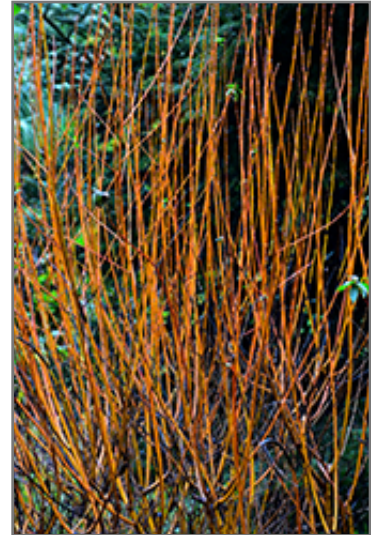

Flame Willow*

Salix 'Flame'

Height: 20 feet

Spread: 15 feet

Sunlight: ○

Hardiness Zone: 3a

Description:

A hardy, tough and extremely adaptable smaller accent tree featuring flaming orange-red branches that make for a particularly breathtaking relief from the white of winter; compact oval habit, ideal for smaller landscapes; can drop branchlets

Ornamental Features

Flame Willow has forest green deciduous foliage on a tree with an oval habit of growth. The glossy narrow leaves turn gold in fall. The furrowed brown bark and orange branches are extremely showy and add significant winter interest.

Landscape Attributes

Flame Willow is a dense deciduous tree with a shapely oval form. Its relatively fine texture sets it apart from other landscape plants with less refined foliage.

This is a high maintenance tree that will require regular care and upkeep, and is best pruned in late winter once the threat of extreme cold has passed. Gardeners should be aware of the following characteristic(s) that may warrant special consideration;

- Messy
- Invasive

Flame Willow is recommended for the following landscape applications;

- Accent
- Shade

Flame Willow bark

Photo courtesy of NetPS Plant Finder